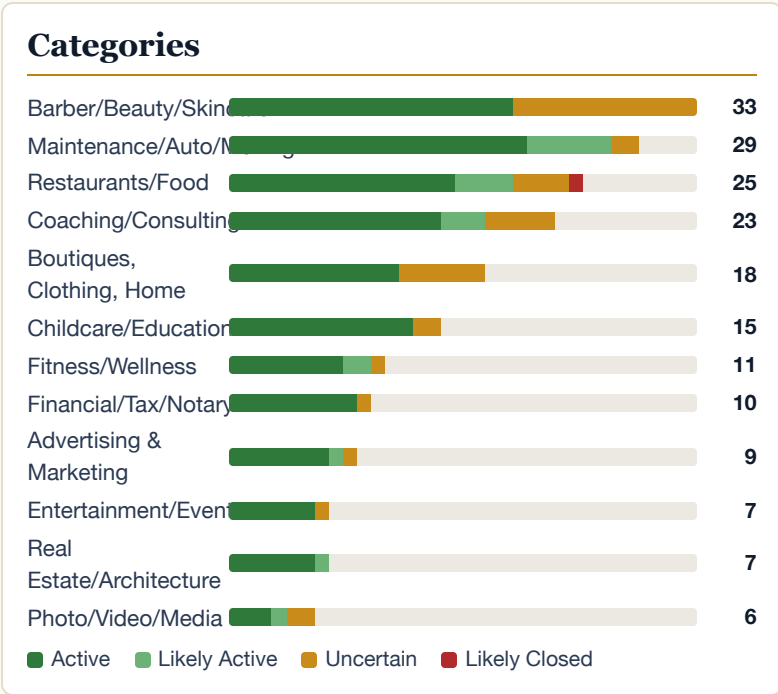

Black-Owned Business List Audit

Greater Lehigh Valley Chamber of Commerce list, scrubbed and verified for the 2026 membership push.

Verified May 7, 2026 Source lehighvalleychamber.org/supportblackbusinesslv.html Owner Dr. Jeff Bullock

<p>ACTIVE OR LIKELY ACTIVE</p> <p>210</p> <p>97% of the list verifiably operating</p>	<p>TOTAL ON SOURCE LIST</p> <p>216</p> <p>21 industry categories</p>	<p>NEED DIRECT OUTREACH</p> <p>5</p> <p>Down from 40 after 5/7 deep-scrub</p>	<p>CONFIRMED CLOSED</p> <p>1</p> <p>Wiz Kidz Cheesesteaks</p>
--	---	--	--

Top-Line Takeaways

- Community is healthy.** 97 of every 100 verifiably operating in 2025 and 2026.
- Light cleanup.** 1 closure. Only 5 phone calls left (down from 40).
- Membership is the prize.** Real estate, legal, finance, and coaching are testimonial-ready.